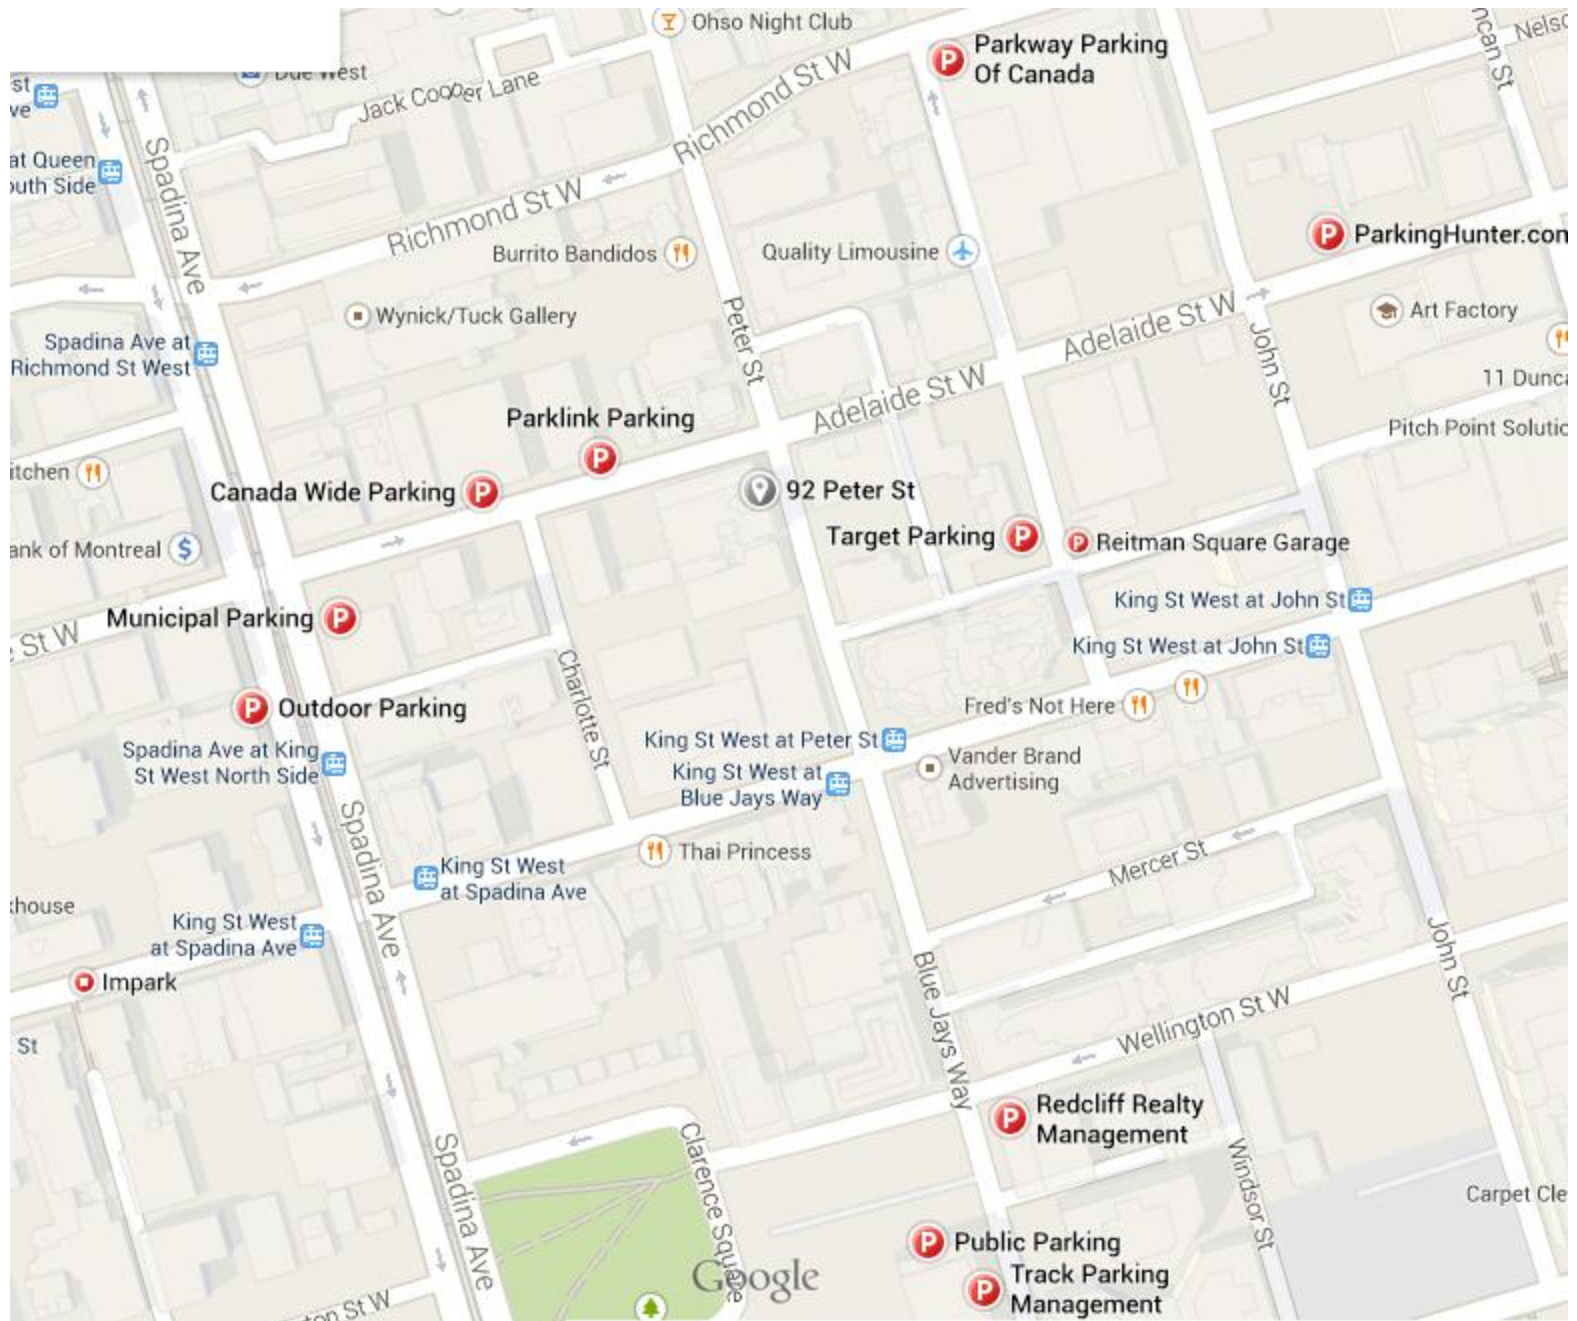

Parking results

You Searched:

92 Peter Street, Toronto, ON M5V 2G5,
Canada

Street Parking in this area is
\$4.00 per hour.

Sort By Distance

Sort By Price

0.2 km 363 Adelaide Street West
Rate: \$2.75 / Half Hour

0.2 km 105 Spadina Avenue
Rate: \$2.75 / Half Hour

0.3 km 302 Queen Street West
Rate: \$2.00 / Half Hour

0.4 km 180 Spadina Avenue
Rate: \$2.00 / Half Hour

0.6 km 15 Denison Avenue
Rate: \$2.00 / Half Hour

Street Parking Zones represented on this map are for geographical reference and rate generalization. Please confirm rates on location at a Pay-and-Display machine

Show Street Parking Info

Parkway Parking
Of Canada