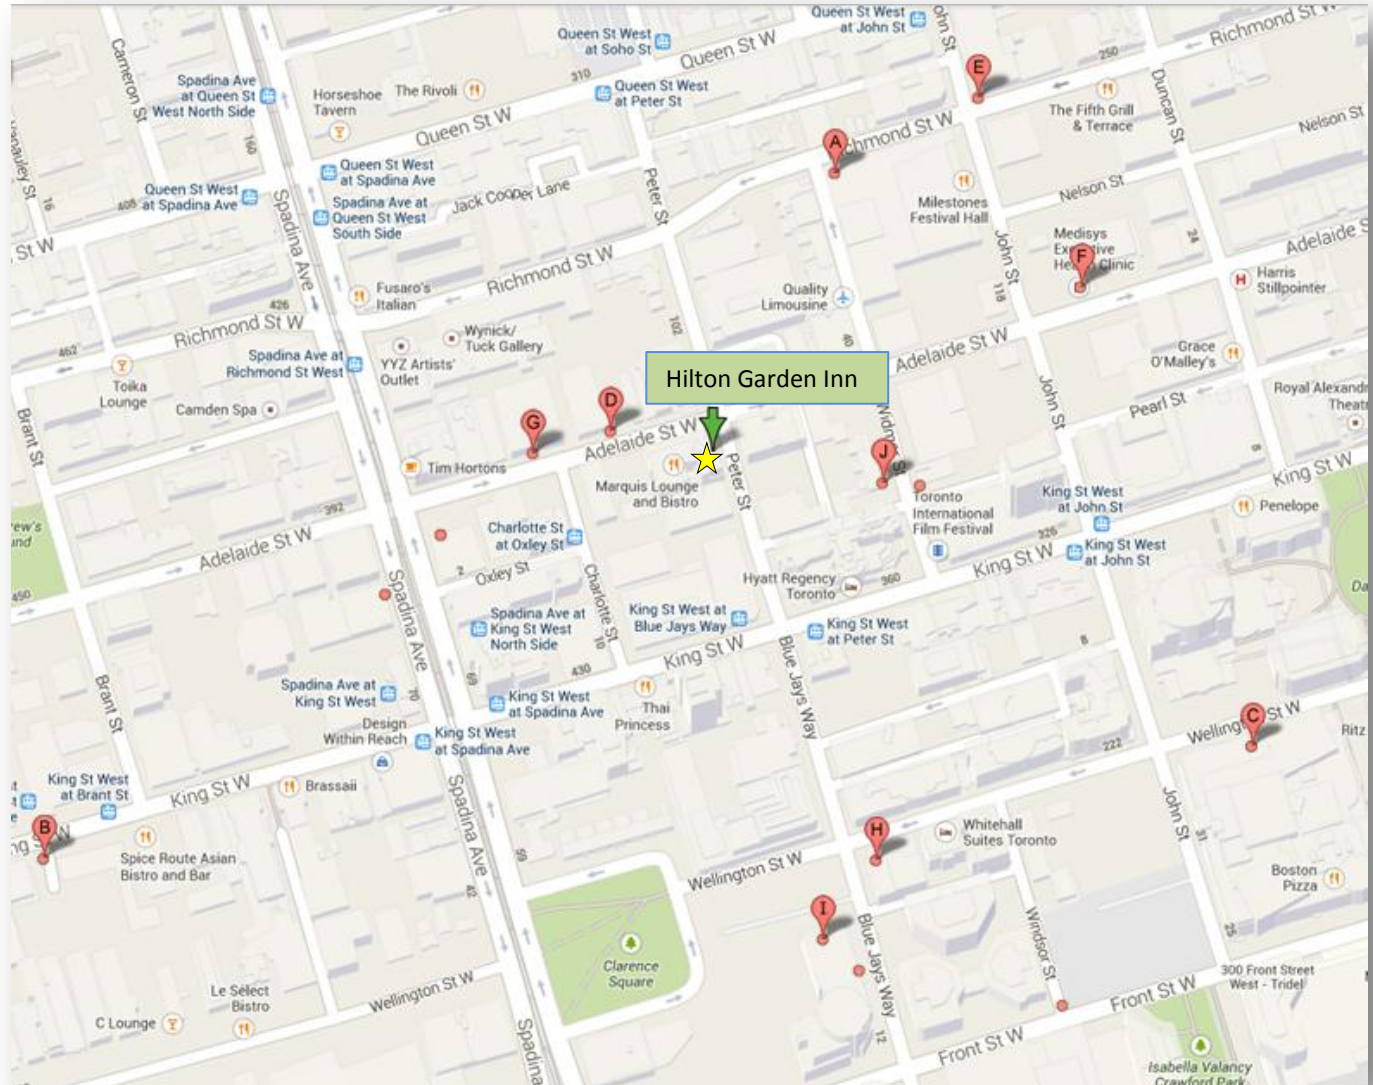

Blue Jays Way, Toronto, ON

J. Target Parking

12 Widmer St, Toronto, ON M5V 1P7

(416) 425-7275

Parking Near Hilton Garden Inn 92 Peter Street, Toronto Ontario

Green P Parking Near The Hilton Garden Inn 92 Peter Street

Parking results

You Searched:

92 Peter Street, Toronto, ON M5V 2G5,
Canada

Street Parking in this area is
\$4.00 per hour.

Sort By Distance

Sort By Price

0.2 km 363 Adelaide Street West
Rate: \$2.75 / Half Hour

0.2 km 105 Spadina Avenue
Rate: \$2.75 / Half Hour

0.3 km 302 Queen Street West
Rate: \$2.00 / Half Hour

0.4 km 180 Spadina Avenue
Rate: \$2.00 / Half Hour

0.6 km 15 Denison Avenue
Rate: \$2.00 / Half Hour