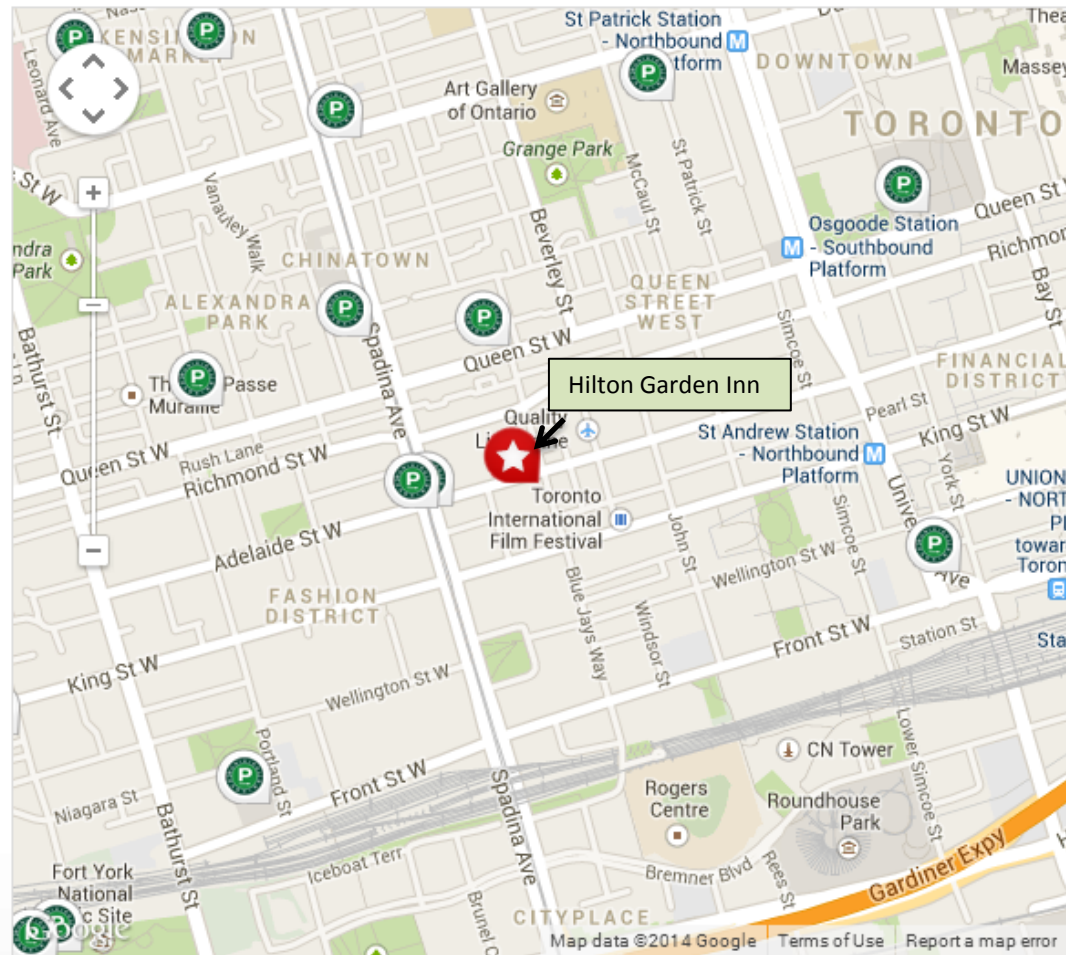

Blue Jays Way, Toronto, ON

J. Target Parking

12 Widmer St, Toronto, ON M5V 1P7

(416) 425-7275

Parking Near Hilton Garden Inn 92 Peter Street, Toronto Ontario

Green P Parking Near The Hilton Garden Inn 92 Peter Street

Parking results

You Searched:

92 Peter Street, Toronto, ON M5V 2G5,
Canada

Street Parking in this area is
\$4.00 per hour.

Sort By Distance

Sort By Price

0.2 km 363 Adelaide Street West
Rate: \$2.75 / Half Hour

0.2 km 105 Spadina Avenue
Rate: \$2.75 / Half Hour

0.3 km 302 Queen Street West
Rate: \$2.00 / Half Hour

0.4 km 180 Spadina Avenue
Rate: \$2.00 / Half Hour

0.6 km 15 Denison Avenue
Rate: \$2.00 / Half Hour